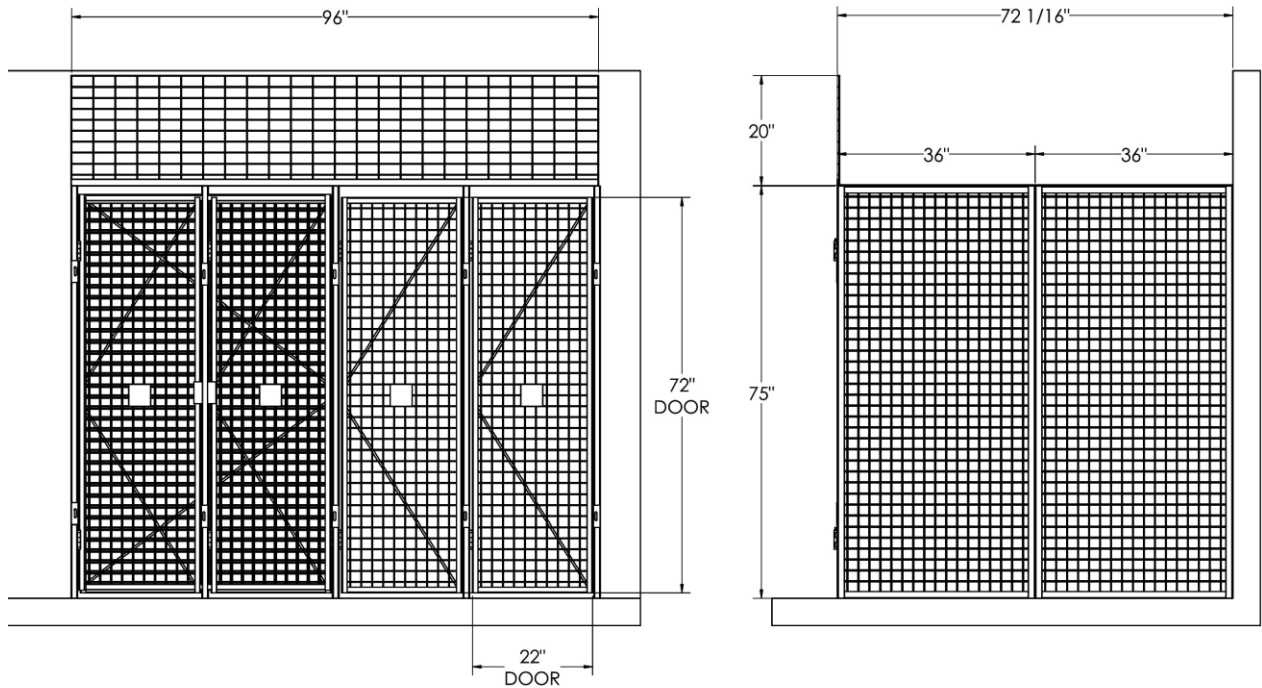

#150 – 11784 Hammersmith Way,
 Richmond, BC Canada V7A 5E3

Standard 48 x 72 Locker

Standard 24 x 72 Bike Locker