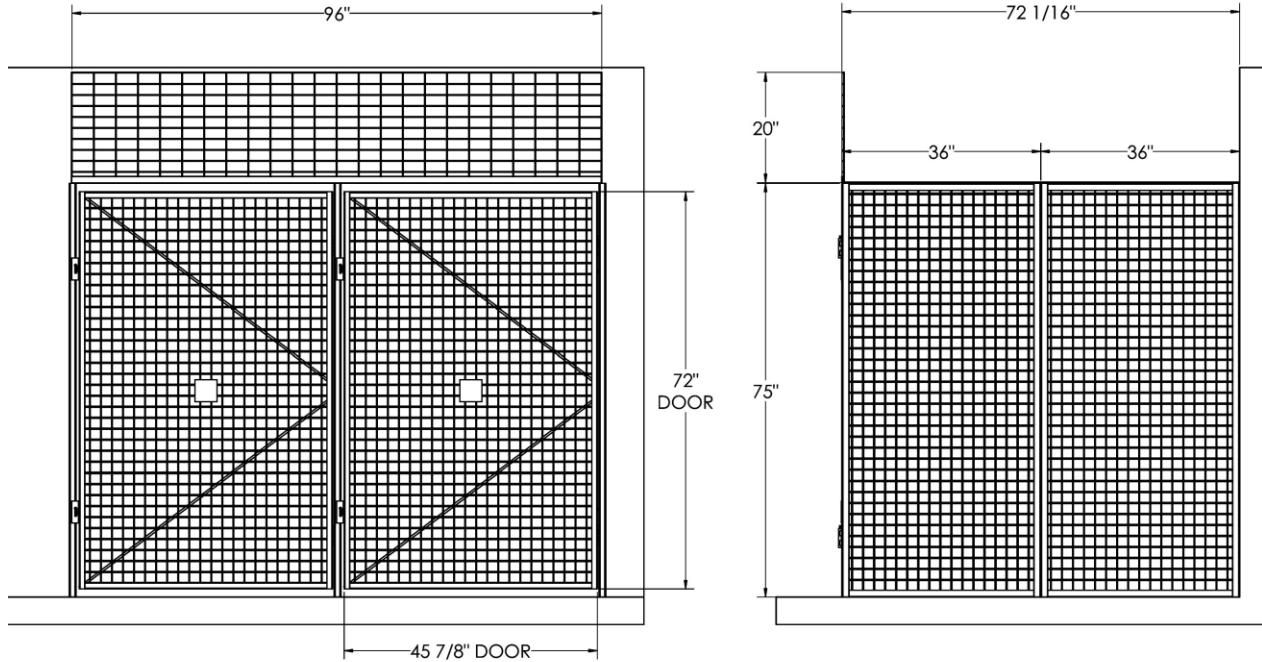

#150 – 11784 Hammersmith Way,
 Richmond, BC Canada V7A 5E3

Standard 48 x 72 Locker

Standard 24 x 72 Bike Locker